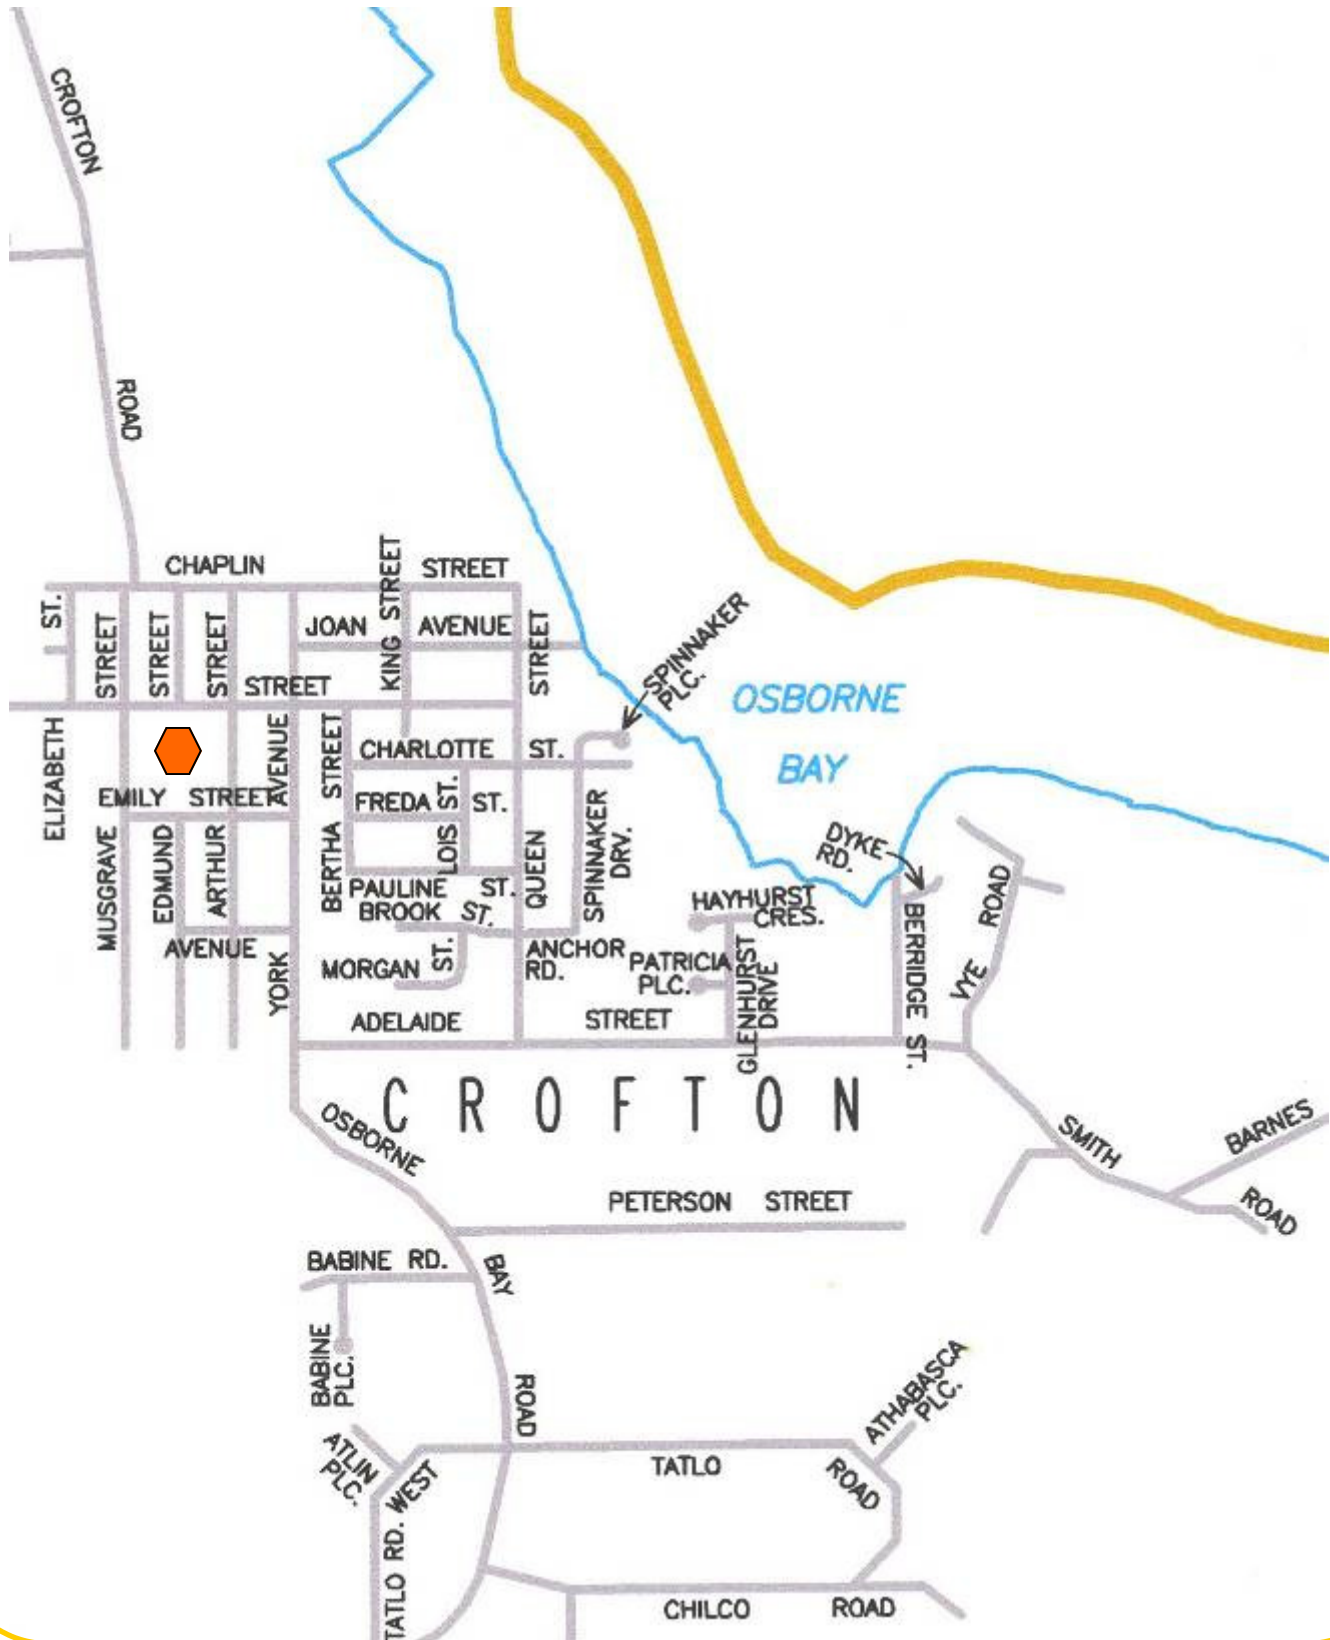

Crofton Ball Park

Crofton Ball Park

Location	Can be accessed from Emily, Robert or Musgrave Streets Plan 739, Comiaken District	
Classification	Community Park	
Size	2.23 acres	
Playground Equipment	<input checked="" type="checkbox"/> Swings <input checked="" type="checkbox"/> Slides <input type="checkbox"/> Teeter Totter <input checked="" type="checkbox"/> Sport Court	<input checked="" type="checkbox"/> Tennis Court(s) <input checked="" type="checkbox"/> Basketball Hoop <input checked="" type="checkbox"/> Adventure Playground <input type="checkbox"/> Other
Other	<input checked="" type="checkbox"/> Picnic Tables <input checked="" type="checkbox"/> Nature Trails <input checked="" type="checkbox"/> Washrooms (portables) <input checked="" type="checkbox"/> Fencing	<input checked="" type="checkbox"/> Benches <input type="checkbox"/> Passive Green Space <input checked="" type="checkbox"/> Parking <input type="checkbox"/> Trees
Comments	Two ball fields. Soccer can be accommodated in outfield. Playground, tennis court and sports court.	