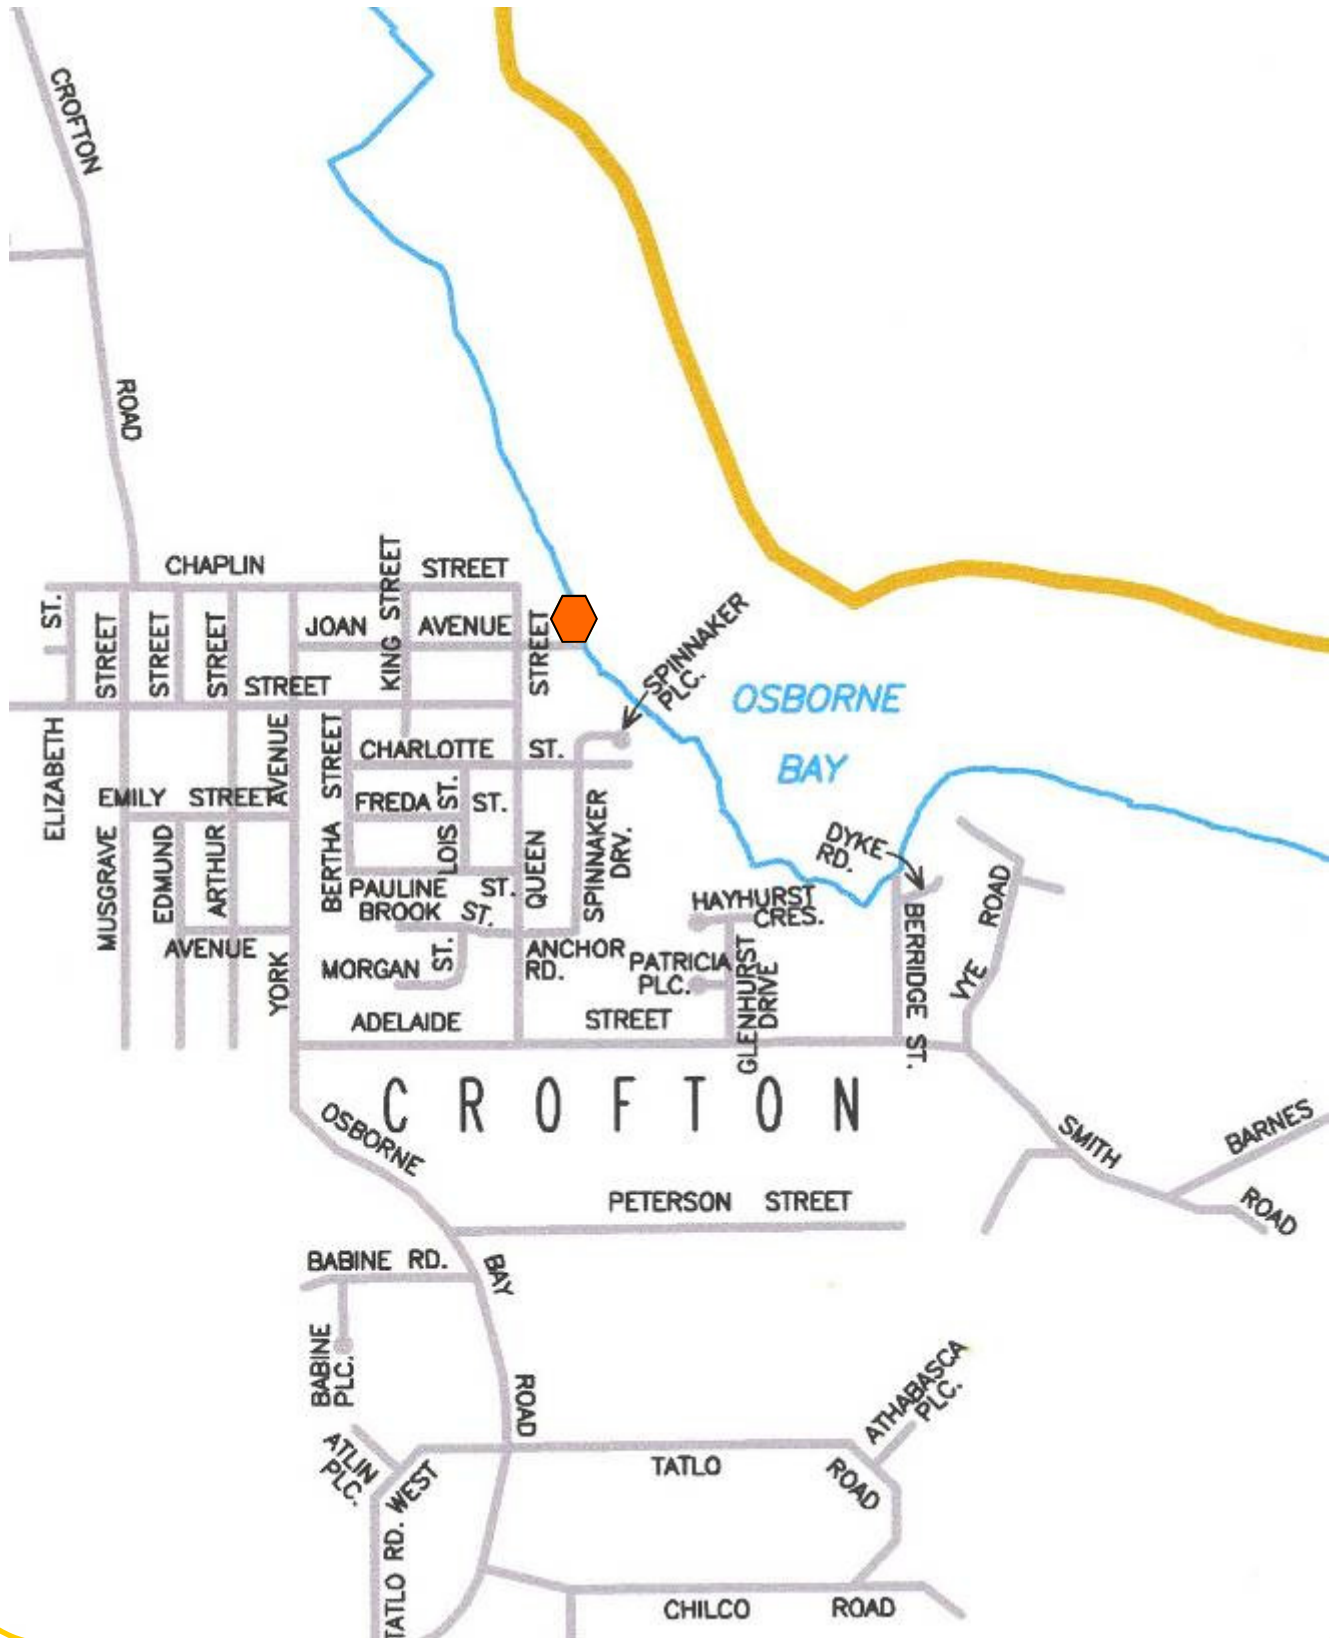

Crofton Museum

Crofton Museum

Location	Queen Street at Chaplin Street Lot A, 1, 2, 3 and 4, Plan 10740, Chemainus District	
Classification	Community Park	
Size	1.312 acres	
Playground Equipment	<input type="checkbox"/> Swings <input type="checkbox"/> Slides <input type="checkbox"/> Teeter Totter <input type="checkbox"/> Sport Court	<input type="checkbox"/> Tennis Court(s) <input type="checkbox"/> Basketball Hoop <input type="checkbox"/> Adventure Playground <input type="checkbox"/> Other
Other	<input checked="" type="checkbox"/> Picnic Tables <input type="checkbox"/> Nature Trails <input checked="" type="checkbox"/> Washrooms <input type="checkbox"/> Fencing	<input checked="" type="checkbox"/> Benches <input checked="" type="checkbox"/> Passive Green Space <input checked="" type="checkbox"/> Parking <input type="checkbox"/> Trees
Comments	Two bocce ball courts.	