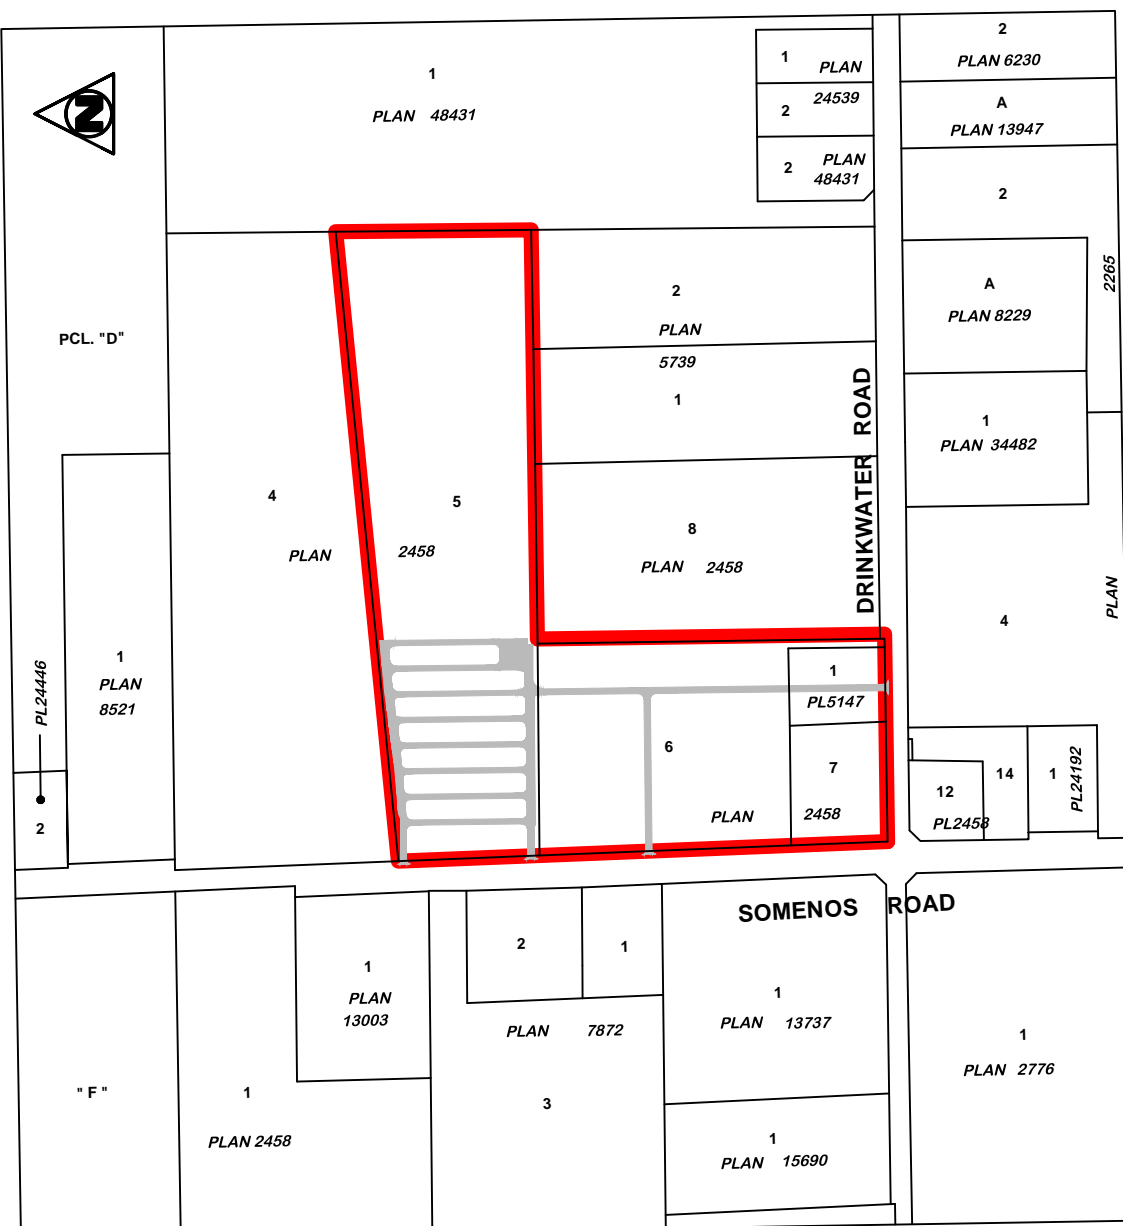

MOUNTAIN VIEW CEMETERY

(mvc-base-key.dwg)

AUGUST 1997
REVISED APRIL 15, 2019

Scale 1 in. = 40 ft.

- Legend:
- NEW Section
 - Cremation Section
 - Fence Section
 - Vault (Columbarium) Section
 - OLD Section
 - Legion Section
 - Infant Section
 - P40 Cemetery Book Page

LOCATION MAP (N.T.S.)

SOMENOS ROAD