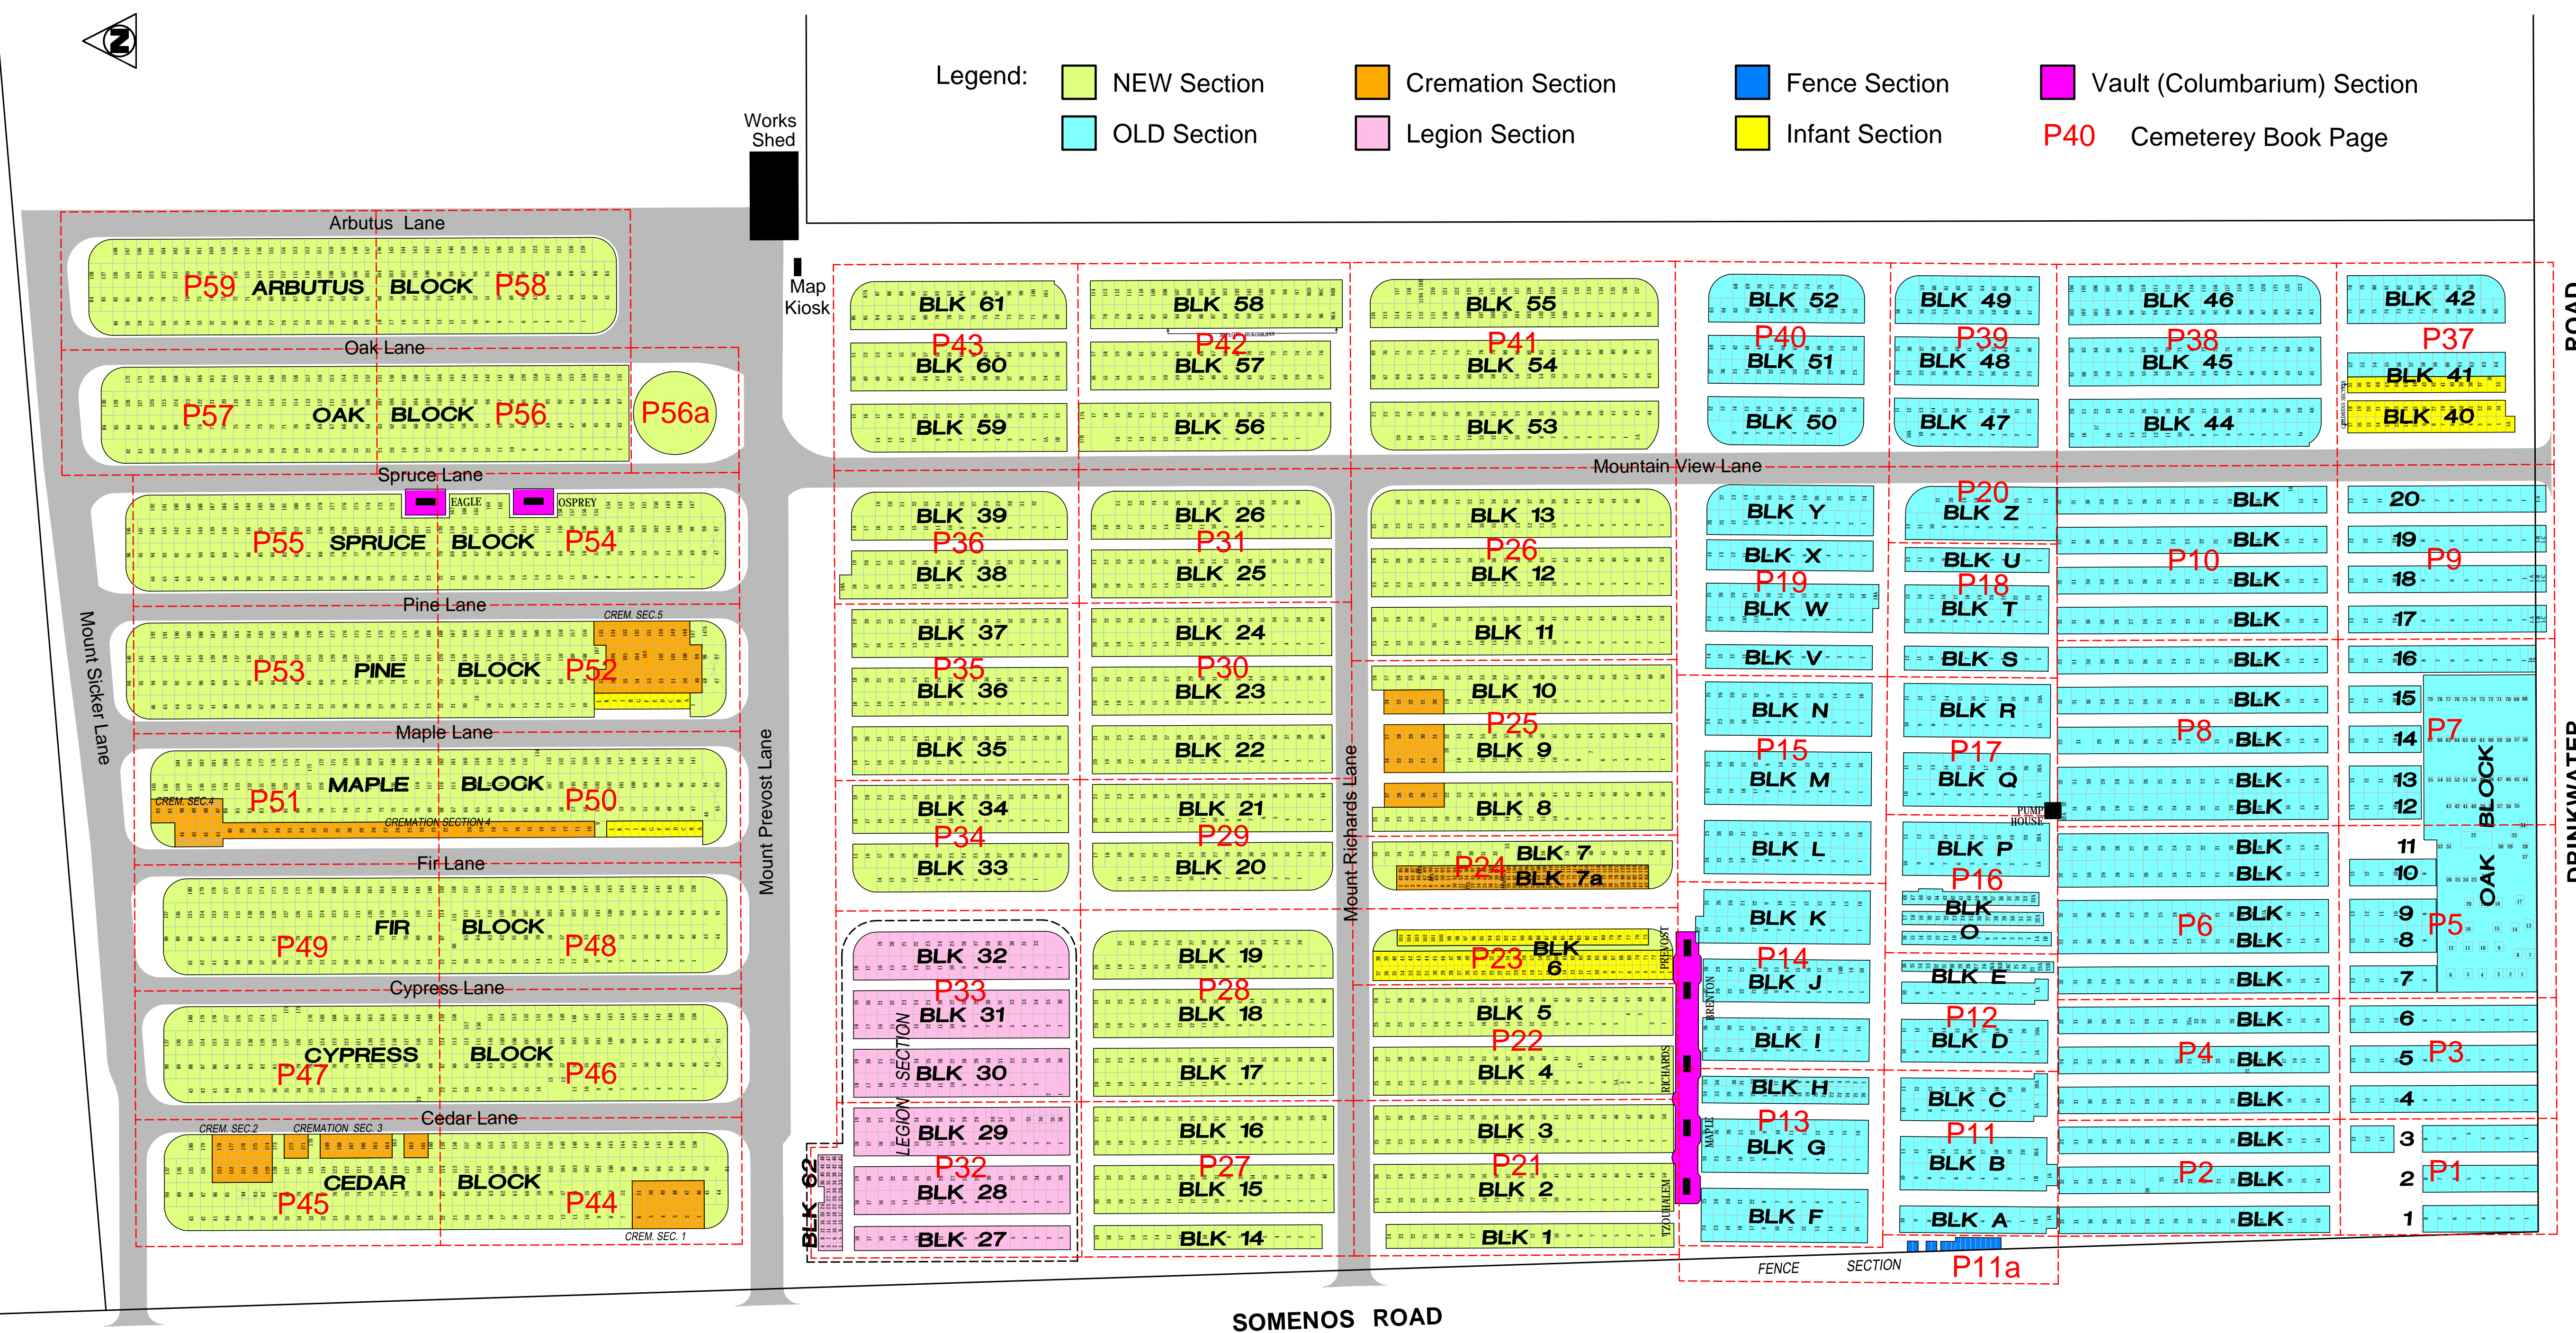

MOUNTAIN VIEW CEMETERY

(mvc-base-key.dwg)

AUGUST 1997
REVISED APRIL 15, 2019

Scale 1 in. = 40 ft.

- Legend:
- NEW Section
 - Cremation Section
 - Fence Section
 - Vault (Columbarium) Section
 - OLD Section
 - Legion Section
 - Infant Section
 - P40 Cemetery Book Page

LOCATION MAP (N.T.S.)

SOMENOS ROAD