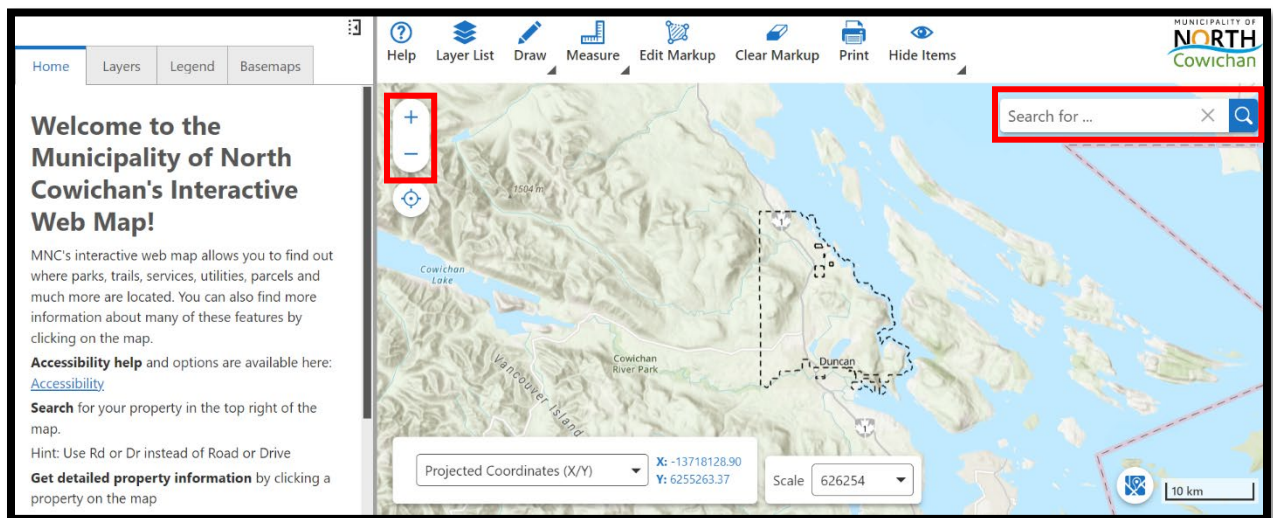

Use the Interactive Web Map to Find Your Property Zoning

September 23, 2024

1) Open the North Cowichan Interactive web map:

<https://www.northcowichan.ca/maps>

2) Locate your property by zooming in to your neighbourhood or searching for your address in the search bar.

3) Navigate to “Layers” and turn on “Land Use and Planning”:

4) Expand the “Land Use and Planning” section

5) Turn on “Zoning” to find your zone:

For example: 3315 Chemainus Road is in the R3 Zone.