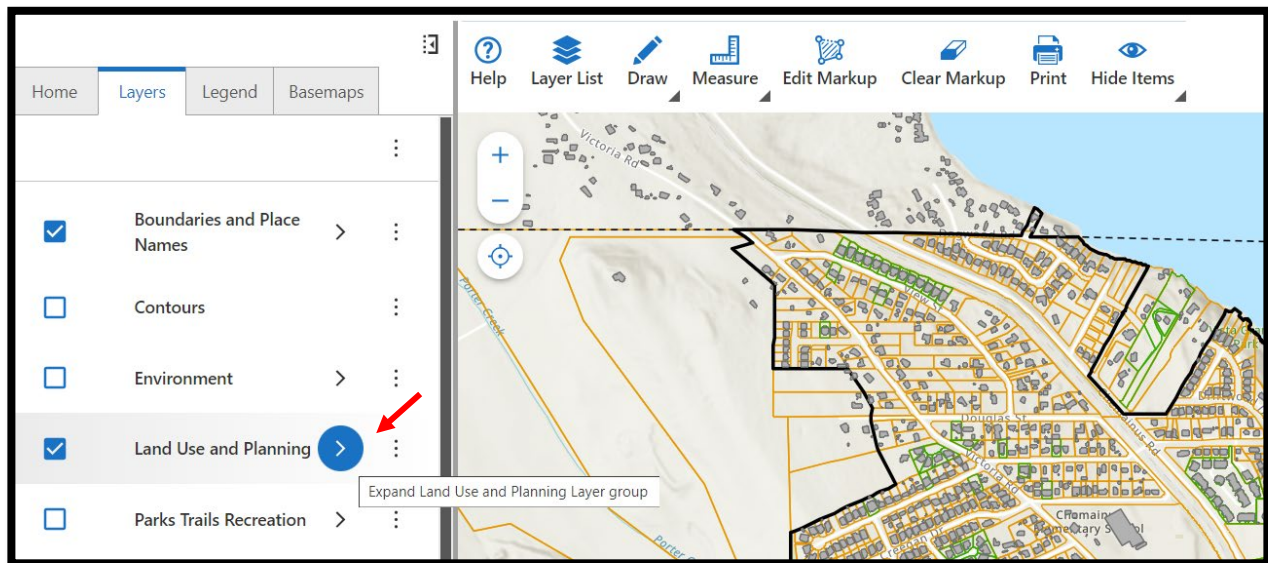

Use the Interactive Web Map to Find Your Property Zoning

September 23, 2024

1) Open the North Cowichan Interactive web map:

<https://www.northcowichan.ca/maps>

2) Locate your property by zooming in to your neighbourhood or searching for your address in the search bar.

3) Navigate to “Layers” and turn on “Land Use and Planning”:

4) Expand the “Land Use and Planning” section

5) Turn on “Zoning” to find your zone:

For example: 3315 Chemainus Road is in the R3 Zone.