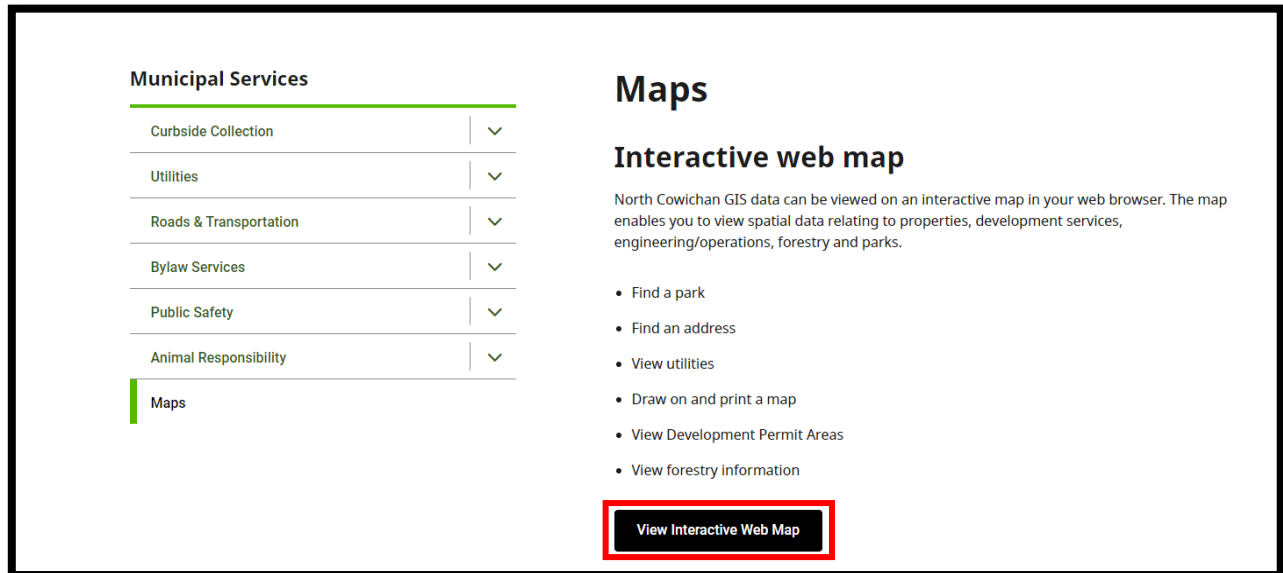

Use the Interactive Web Map to Find Your Property Zoning

September 23, 2024

1) Open the North Cowichan Interactive web map:

<https://www.northcowichan.ca/maps>

2) Locate your property by zooming in to your neighbourhood or searching for your address in the search bar.

3) Navigate to “Layers” and turn on “Land Use and Planning”:

4) Expand the “Land Use and Planning” section

5) Turn on “Zoning” to find your zone:

For example: 3315 Chemainus Road is in the R3 Zone.