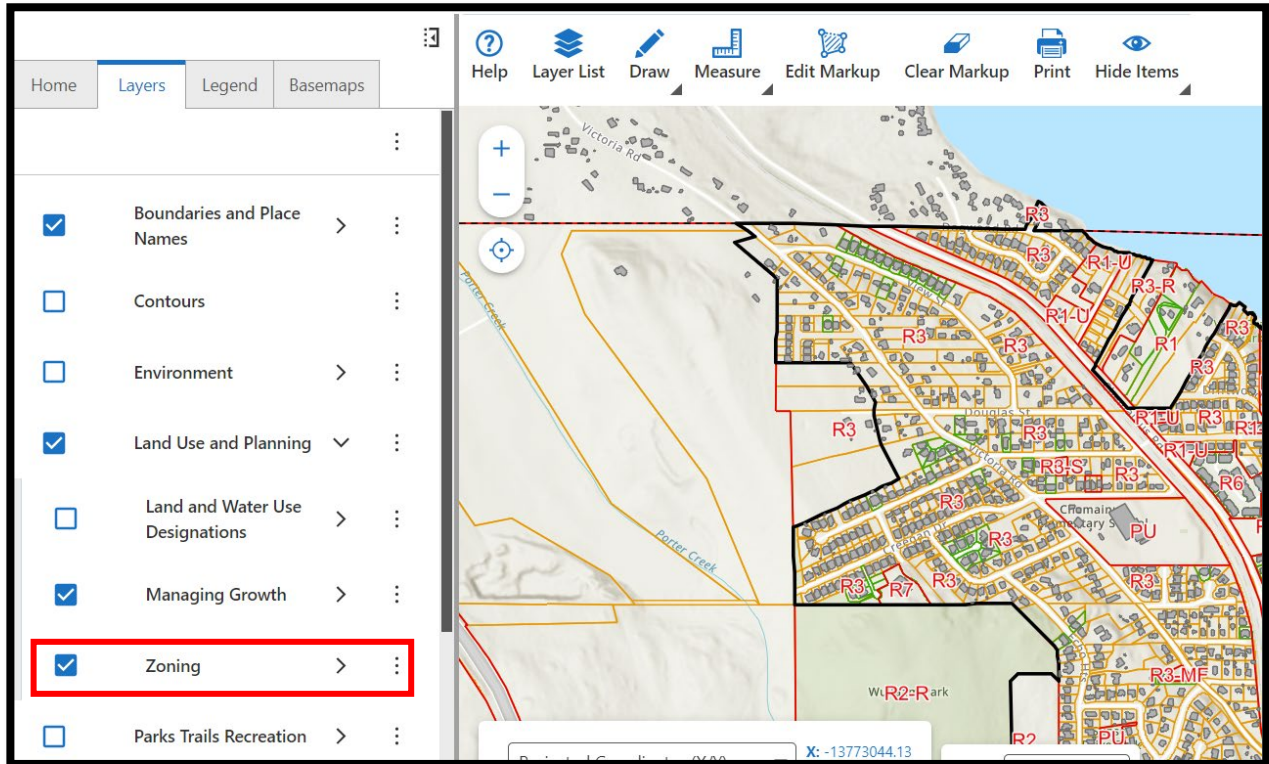

Use the Interactive Web Map to Find Your Property Zoning

September 23, 2024

1) Open the North Cowichan Interactive web map:

<https://www.northcowichan.ca/maps>

2) Locate your property by zooming in to your neighbourhood or searching for your address in the search bar.

3) Navigate to “Layers” and turn on “Land Use and Planning”:

4) Expand the “Land Use and Planning” section

5) Turn on “Zoning” to find your zone:

For example: 3315 Chemainus Road is in the R3 Zone.