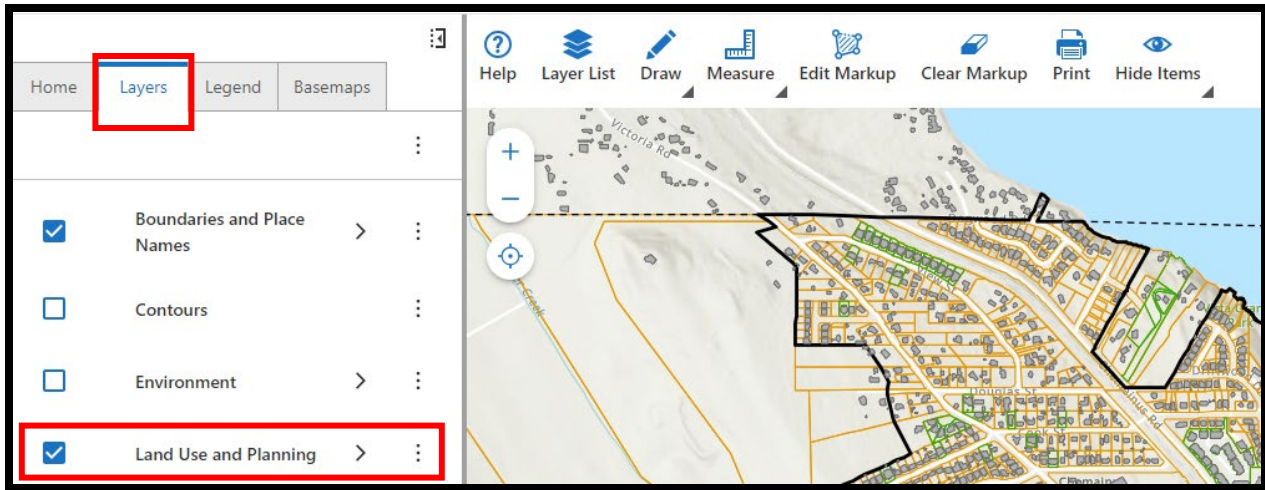

Use the Interactive Web Map to Find Your Property Zoning

September 23, 2024

1) Open the North Cowichan Interactive web map:

<https://www.northcowichan.ca/maps>

2) Locate your property by zooming in to your neighbourhood or searching for your address in the search bar.

3) Navigate to “Layers” and turn on “Land Use and Planning”:

4) Expand the “Land Use and Planning” section

5) Turn on “Zoning” to find your zone:

For example: 3315 Chemainus Road is in the R3 Zone.