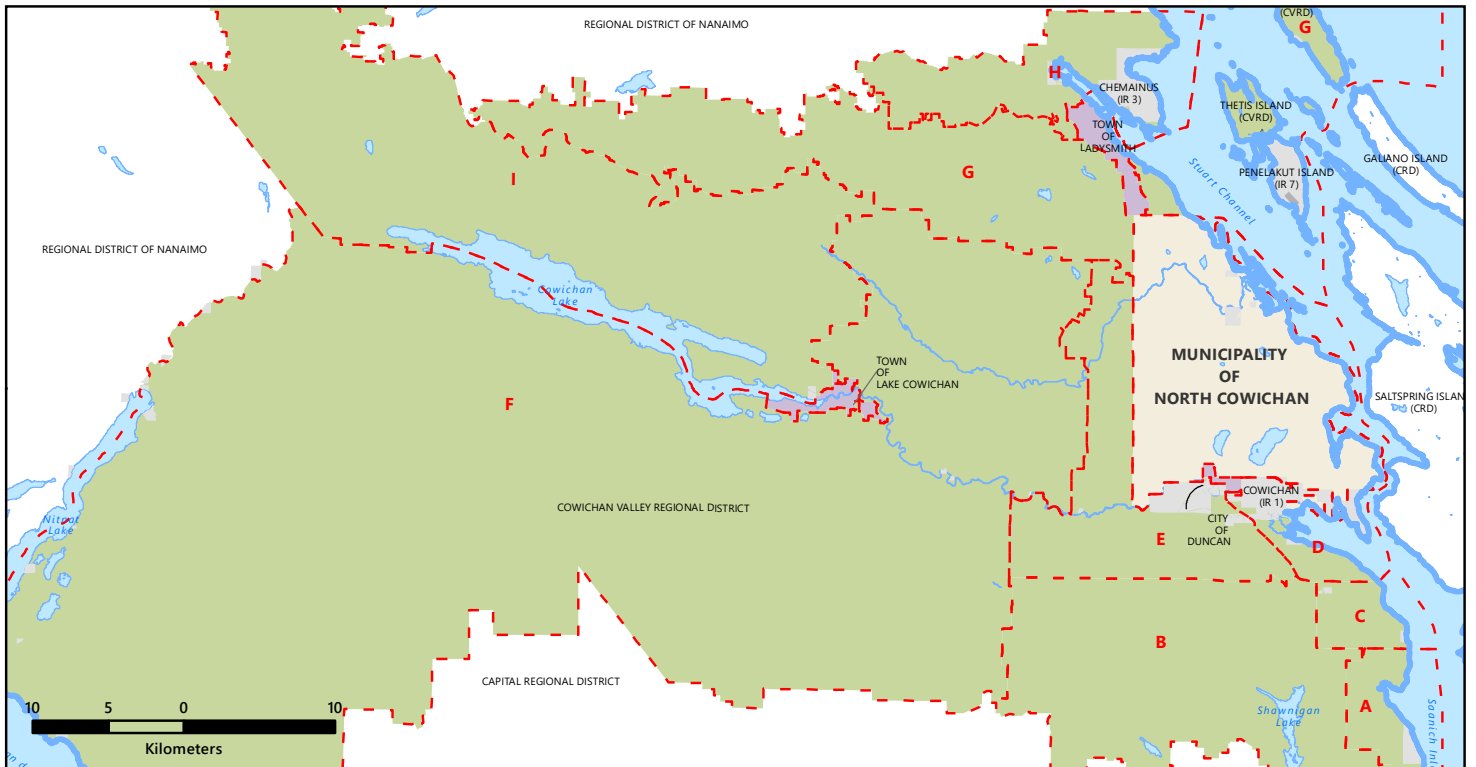

Legend

-  Municipal Boundary - Extends 304.8 metres (1000 feet) offshore.
-  Municipality of North Cowichan
-  Reserve Land
-  Cowichan Valley Regional District Electoral Areas

Map 1

North Cowichan and Area